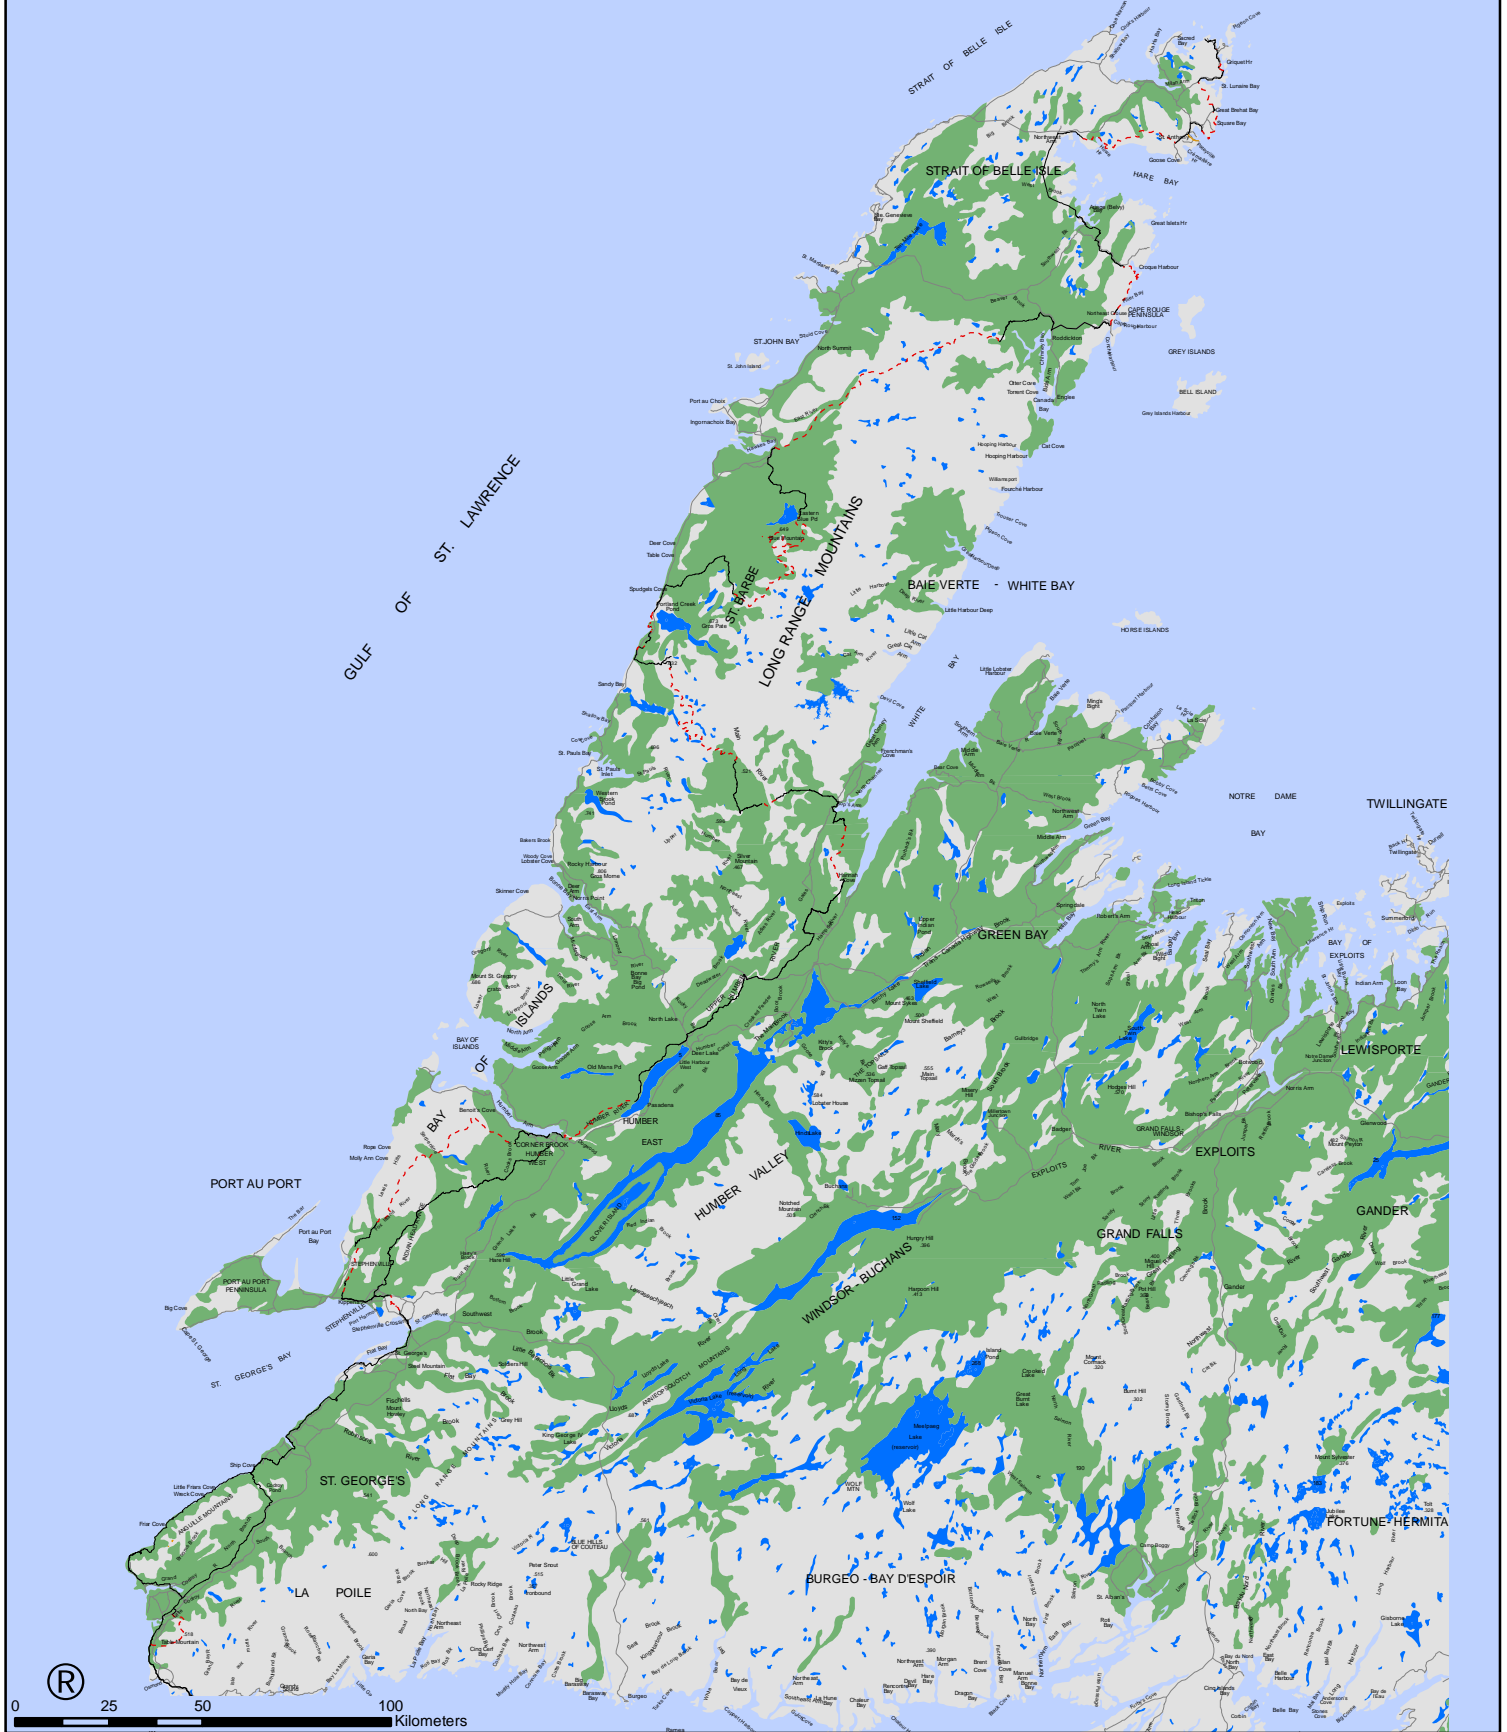

# Overview of the International Appalachian Trail Extended into Newfoundland [Amended July 2005]

- - - - - New IAT Route
- Existing Route
- Alternative IAT Route

Map created by:  
Inland Fish & Wildlife Division HQ  
Information provided by:  
Mr. Paul Wylezol and IAT NL

The IFW does not take  
any responsibility for the  
integrity of the information  
provided.

Projection Information:  
Datum NAD 83/ TM/ Zone 21  
Corner Brook, Winter 2004/ 2005